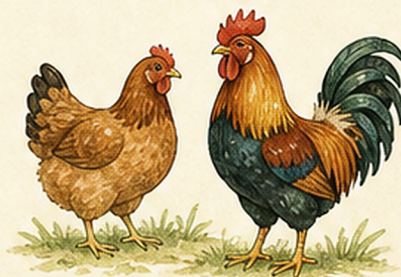

Rooster: adult male chicken

Incubation: keeping eggs warm while chicks grow

Inside the Egg

Follow the 21-day incubation timeline.

Day 1

The tiny embryo begins to grow.

Day 7

Important body parts are forming.

Day 14

The chick is larger and uses the yolk for food.

Day 21

The chick cracks the shell and hatches.

Timeline: 1 ____ 7 ____ 14 ____ 21 ____

Sort the Chicken Facts

Write **E** for egg, **C** for chick, or **A** for adult.

Has a hard shell

Covered in soft down

May be a hen or rooster

Needs warmth to develop

Can walk soon after hatching

Can lay eggs when grown

Egg

Chick